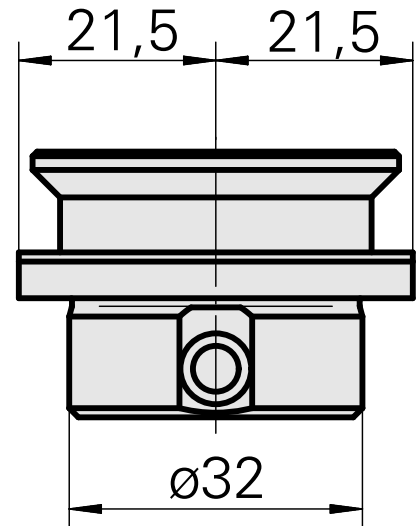

## Blanking plug

### Technical data

Drive	not live
Fixation MS	Shank D32
X [mm]	16 (0.63")
Y [mm]	-
Z [mm]	-
INDEX TRAUB products	MS52C • MS52-6.3

10098278  
W9990306

**INDEX**

---