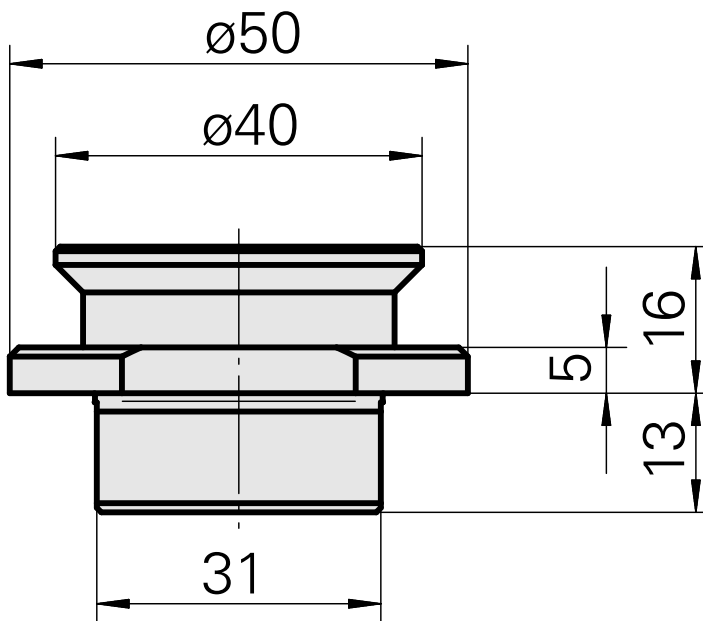

## Blanking plug

### Technical data

Drive	not live
Fixation MS	Shank D32
X [mm]	16 (0.63")
Y [mm]	-
Z [mm]	-
INDEX TRAUB products	MS52C • MS52-6.3

10098278  
W9990306

**INDEX**

---