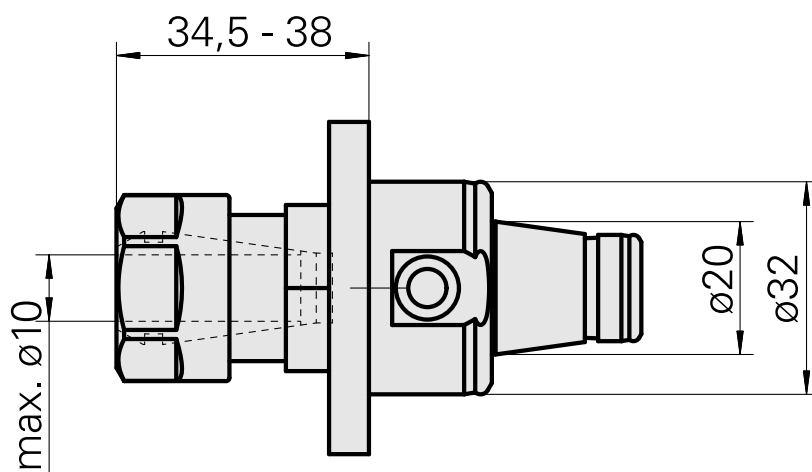

WFB 32-20 ER16

Technical data

TH accessories category

WFB 32-20

Mounting

ER16

Quick change inserts

collet mounting

Documents

No downloads available for this product

Accessories

Required for operation

[Spanner](#)

Product ID : 10966369

Previous product ID : 490219.0161

TH accessories category Tool	Mounting ER16	Collet type ER 16	Clamping nut type Female thread
Tools for Collet chucks Clamping nut wrench			

Optional accessories

Tool holder accessories

[Clamping nut](#)

Product ID : 10378189

Previous product ID : 901939.01

TH accessories category Clamping nut	Mounting ER16	Collet type ER 16	Clamping nut type Female thread
---	------------------	----------------------	------------------------------------