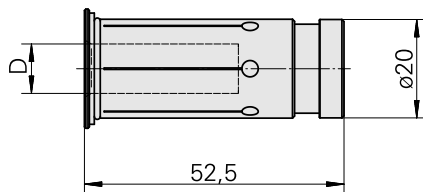

Reduzierungen für Hydrodehn D20/ 16mm

Technical data

TH accessories category	Reductions Hydraulic Expansion
Mounting	D20
Tool mounting	16mm

Documents

No downloads available for this product