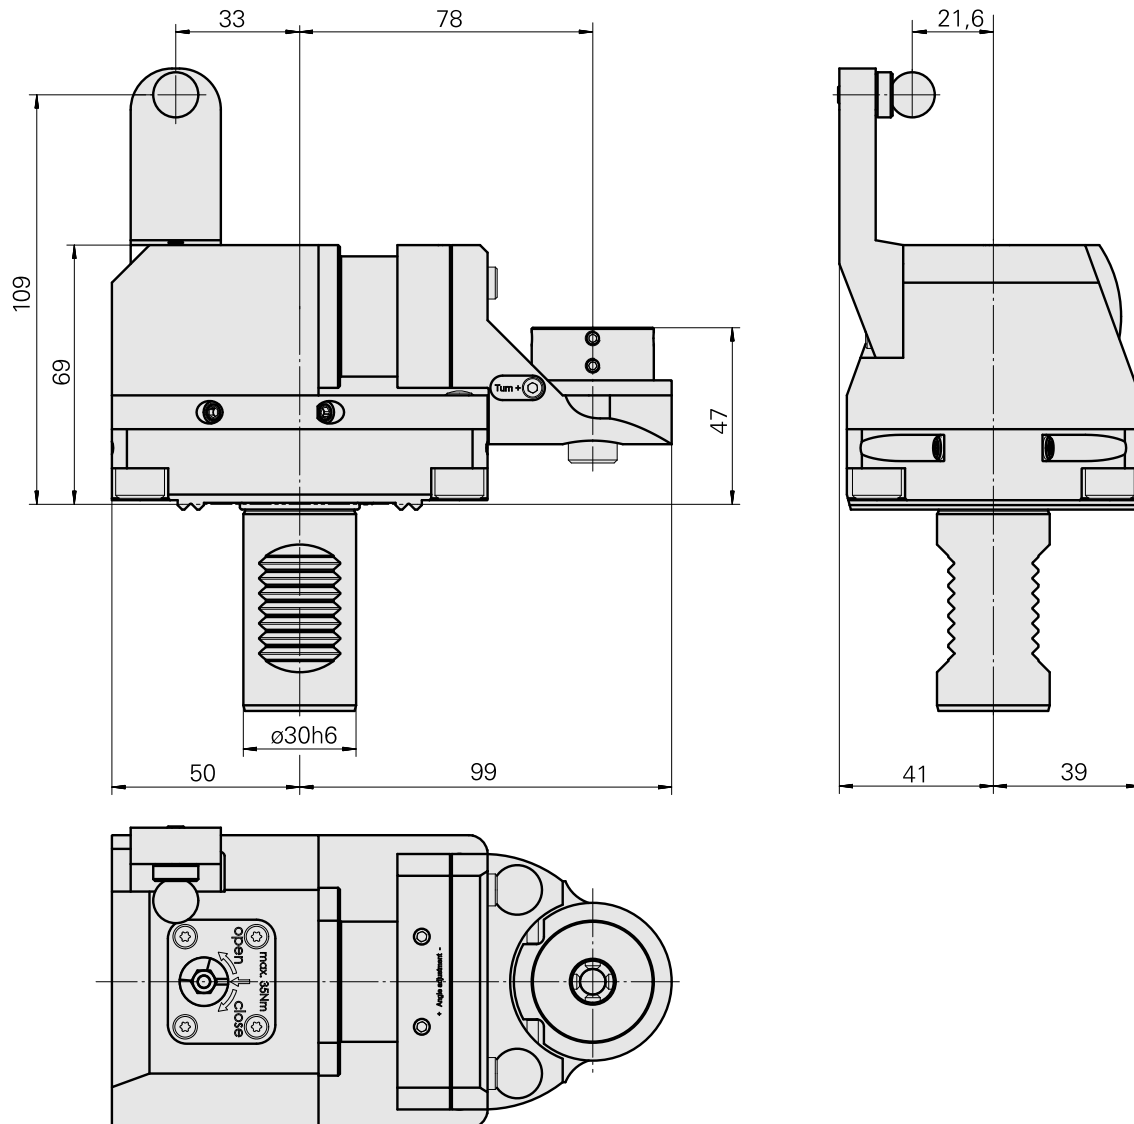

## Probe holder

### Technische Daten

Shank VDI	VDI 30
Drive	not live
Fixation VDI	W serration
reversible 180°	yes
Data carrier	check tool station bore
X [mm]	-
Y [mm]	-
Z [mm]	-