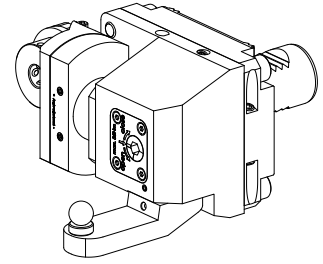

## Probe holder

### Technische Daten

Shank VDI	VDI 30
Drive	not live
Fixation VDI	W serration
reversible 180°	yes
Data carrier	check tool station bore
X [mm]	-
Y [mm]	-
Z [mm]	-