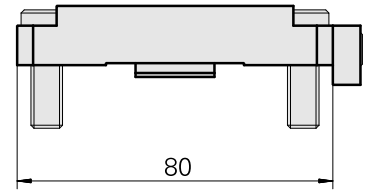

## Distance plate MS52

### Technical data

|                      |                 |
|----------------------|-----------------|
| Slide system MS      | MS52            |
| Drive                | not live        |
| Fixation MS          | Splined key/pin |
| X [mm]               | –               |
| Y [mm]               | –               |
| Z [mm]               | –               |
| INDEX TRAUB products | MS52-6.3        |

### Note

Only for gear unit 12095023