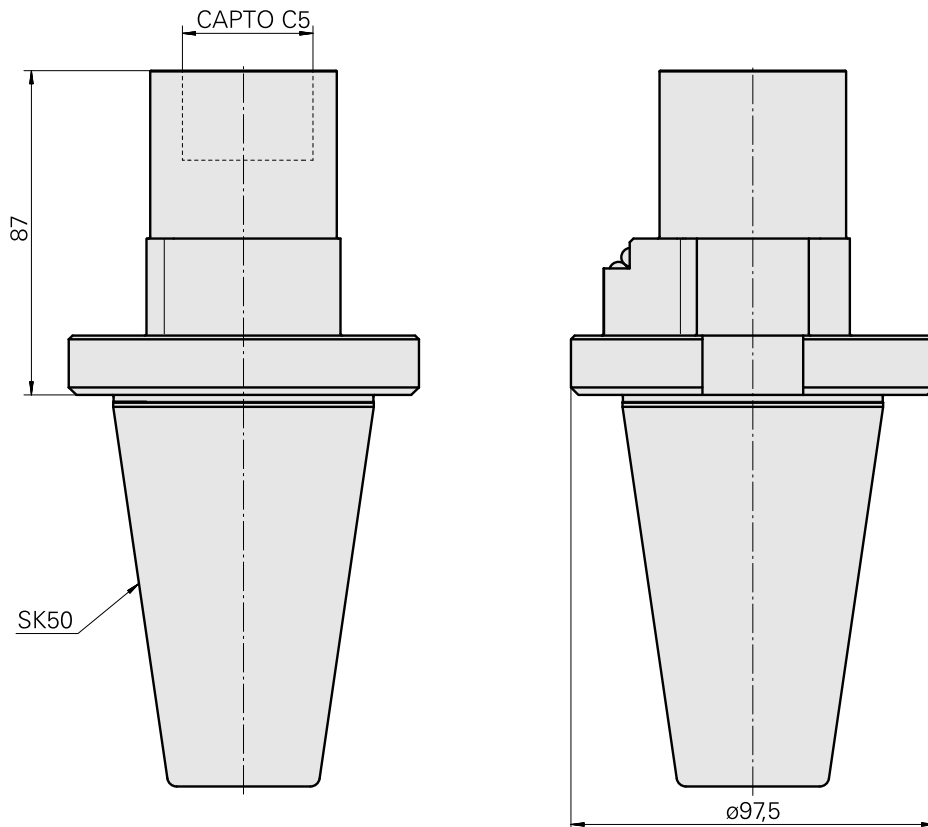

### Technical data

TH accessories category

Adapter for presetting units

Mounting

SK50

Tool mounting

CAPTO C5