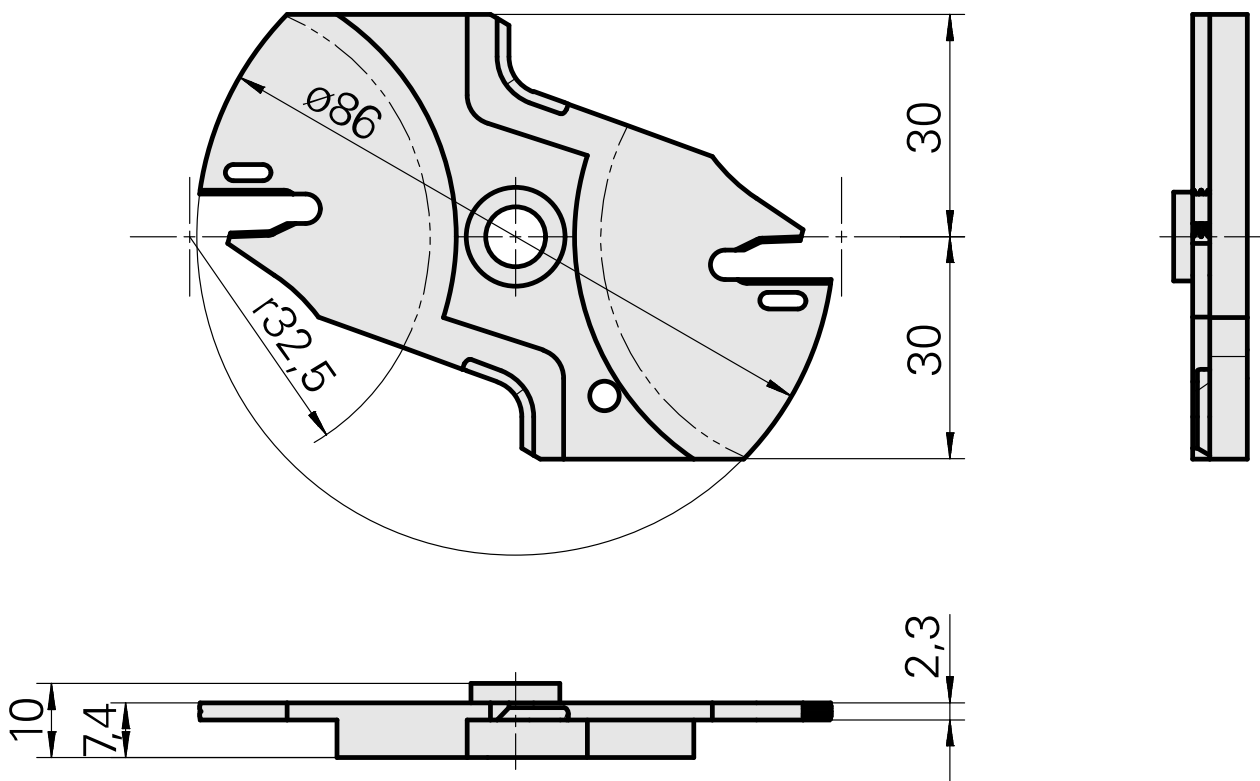

Housing

Technical data

TH accessories category

Cutting tools

Mounting

Löcher System

Documents

No downloads available for this product

Accessories

Optional accessories

Tool holder accessories

[Assembly device](#)

Product ID : 12038458

Previous product ID :

TH accessories
category
Cutting tools

Mounting
Löcher System