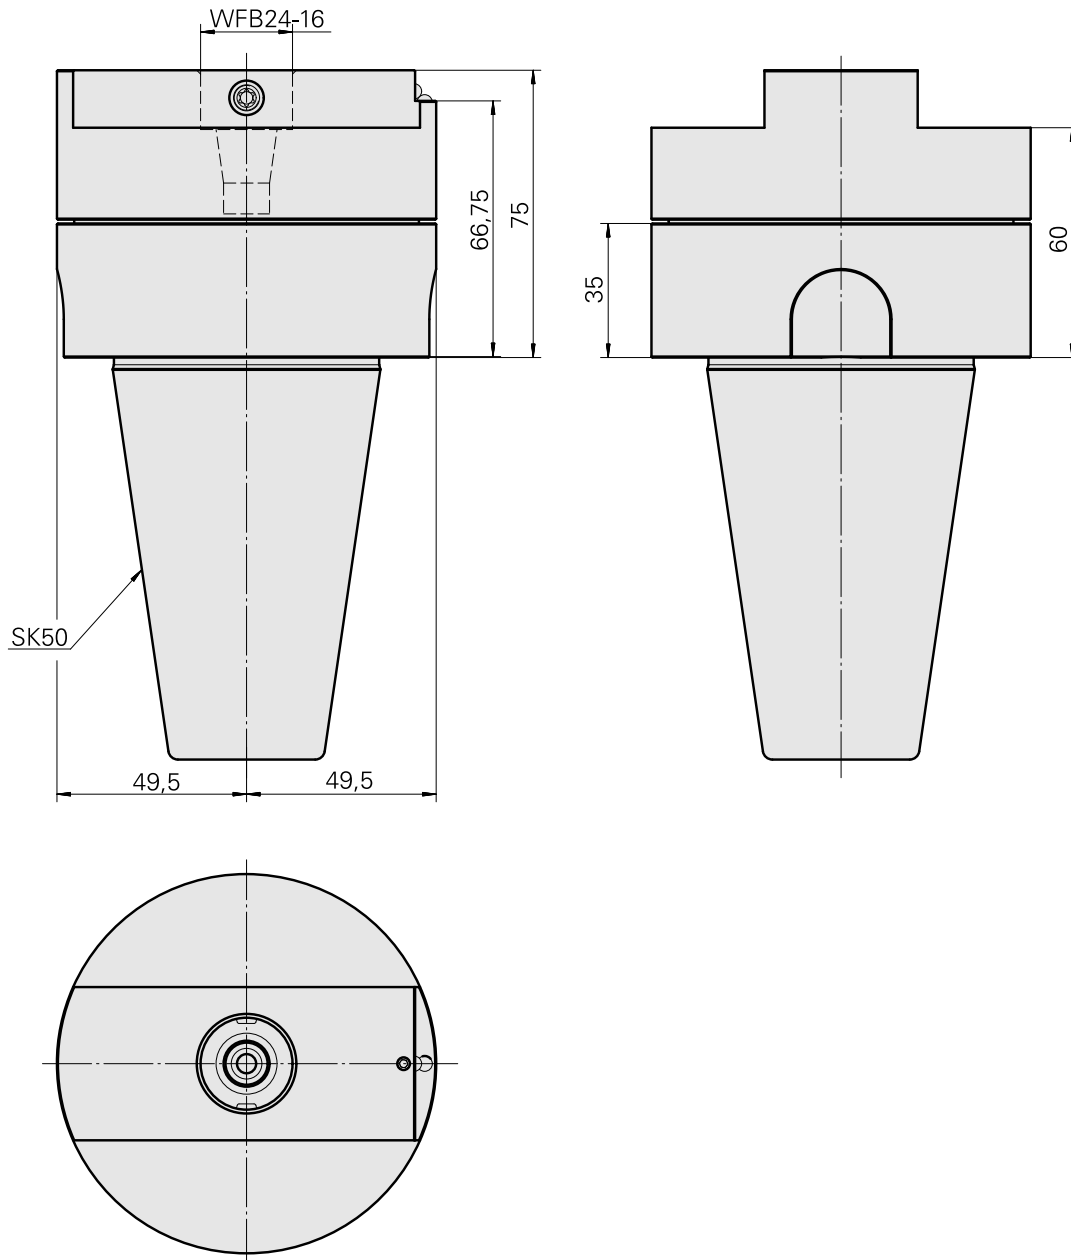

### Technical data

TH accessories category

Adapter for presetting units

Mounting

SK50

Tool mounting

WFB 24-16