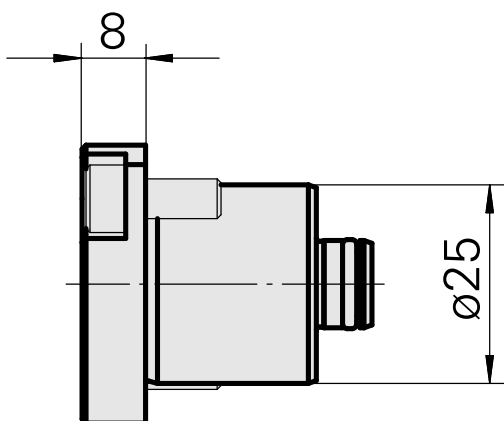

### Technical data

Shank KPS

Shank 25

Drive

not live

X [mm]

-

Y [mm]

-

Z [mm]

8 (0.31)

INDEX TRAUB products

TNL20 • TNL32-11 compact •  
TNL20-11 • TNL32 compact •  
TNK40.2-10 • TNL20.2 • TNK40.2

11080539  
W9991239

**INDEX**

---