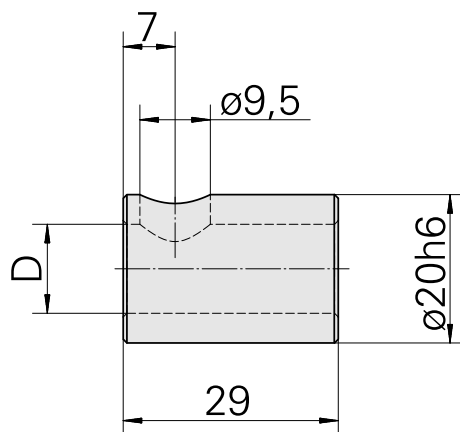

Clamping sleeve D20/ 6mm

Technical data

TH accessories category	Clamping sleeve
Mounting	D20
Tool mounting	6mm

Documents

No downloads available for this product