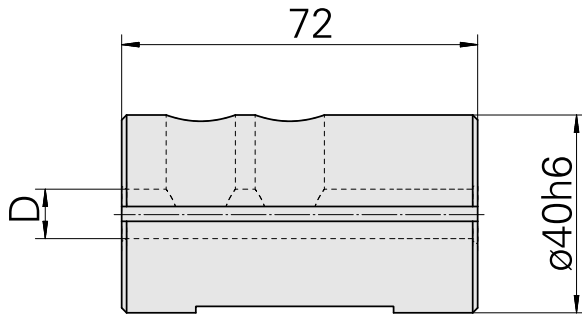

Mounting sleeve D40/ 12mm

Technical data

TH accessories category	Mounting sleeve
Mounting	D40
Tool mounting	12mm

Documents

No downloads available for this product