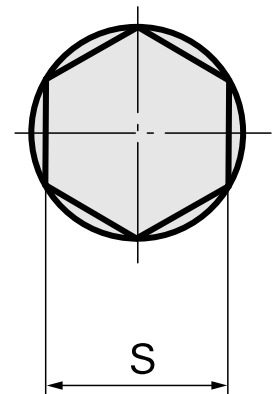

Broach SW4 mm

Technical data

TH accessories category	Broach
Mounting	SW4 mm
Tool mounting	12mm

Documents

No downloads available for this product