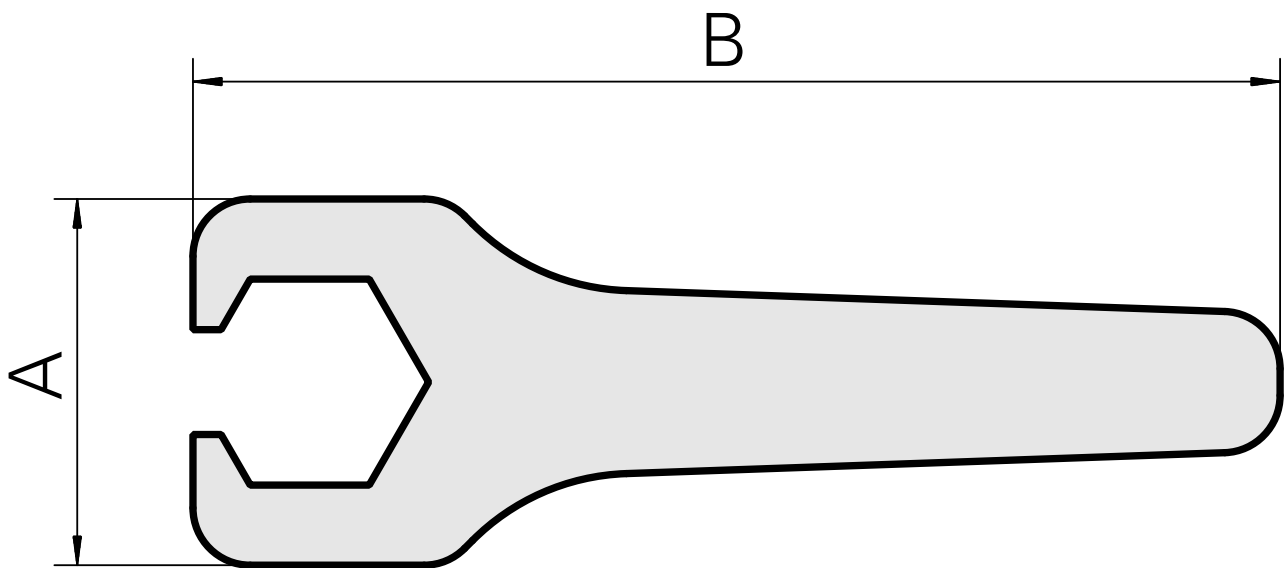

Spanner

Technical data

TH accessories category	Tool
Mounting	ER16
Collet type	ER 16
Clamping nut type	Female thread
Tools for Collet chucks	Clamping nut wrench

Documents

No downloads available for this product