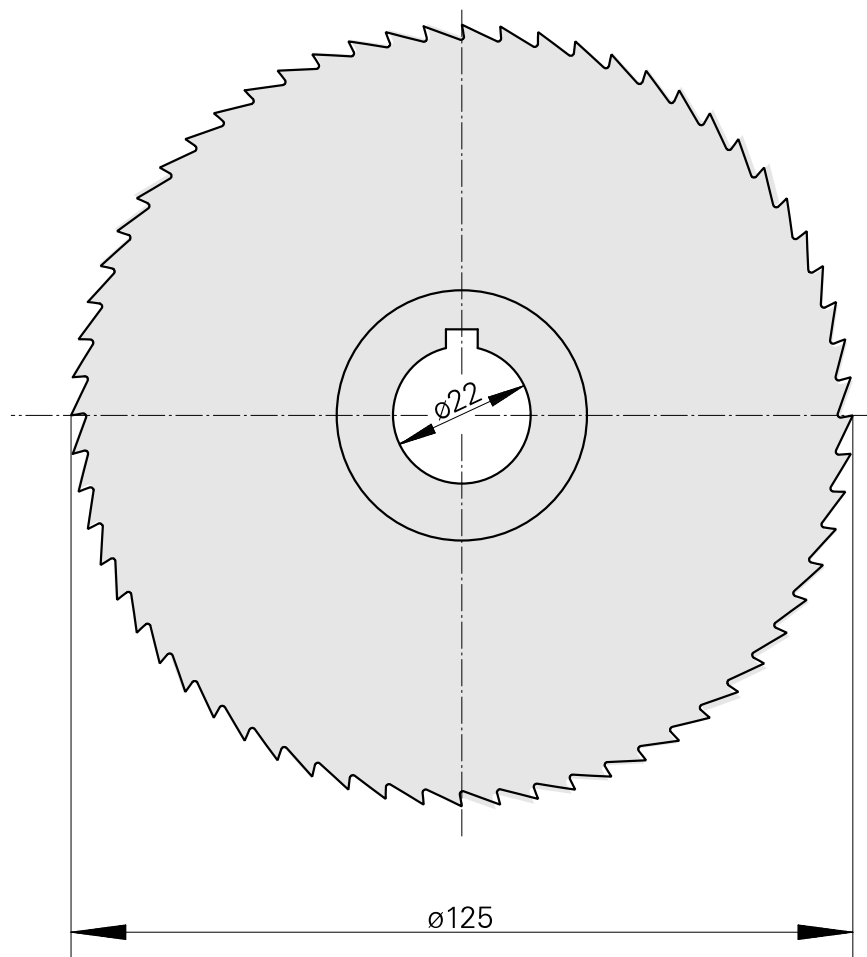

Saw blade, circular saw blade width 1.6 mm (0.06")

Technical data

TH accessories category

Circular saw blade d125

Tool mounting

22mm

10955373
223015.2516

INDEX