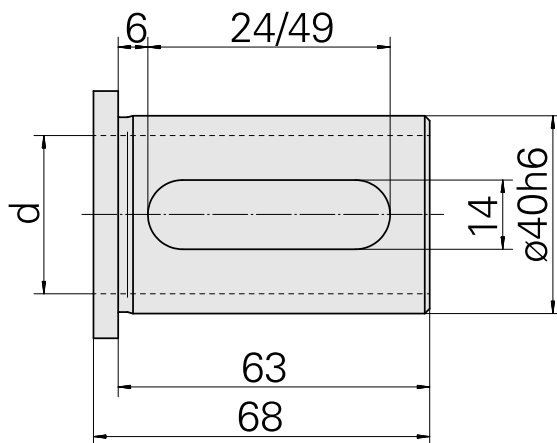

Mounting sleeve with collar D40/ 18mm

Technical data

TH accessories category	Mounting sleeve with collar
Mounting	D40
Tool mounting	18mm

Documents

No downloads available for this product