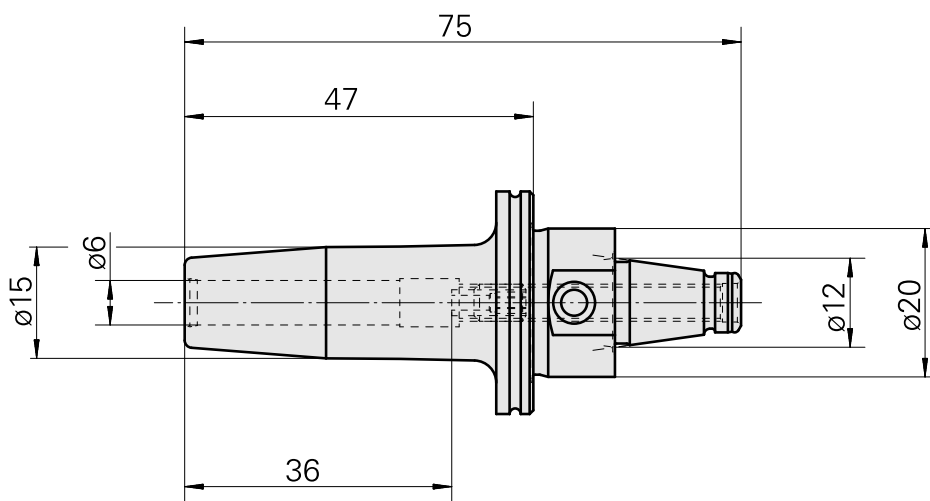

WFB 20-12 Attacco calettam. a caldo D6

Technical data

TH accessories category

WFB 20-12

Mounting

Shrink-fit mounting D6

Quick change inserts

shrink-fit mounting

Documents

No downloads available for this product

Accessories

Optional accessories

Other accessories

[Adjusting screw M 5x10](#)

Product ID : 10674886

Previous product ID : 326793
