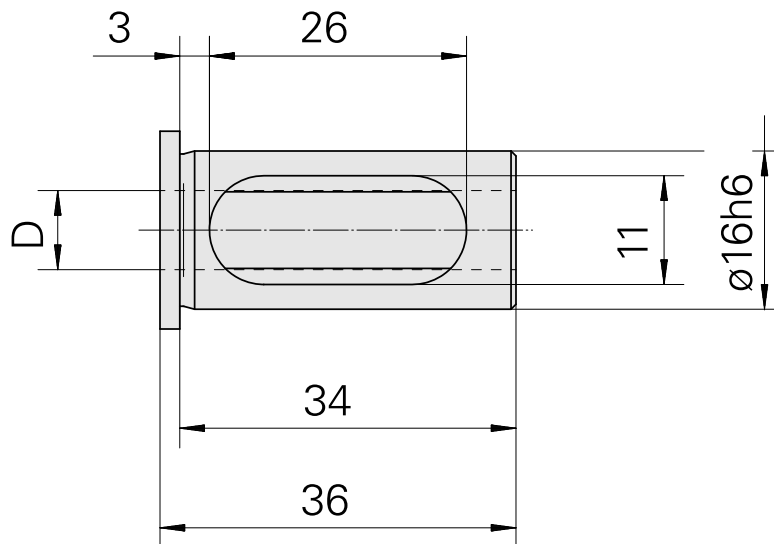

Mounting sleeve with collar D16/ 9mm

Technical data

TH accessories category	Mounting sleeve with collar
Mounting	D16
Tool mounting	9mm

Documents

No downloads available for this product