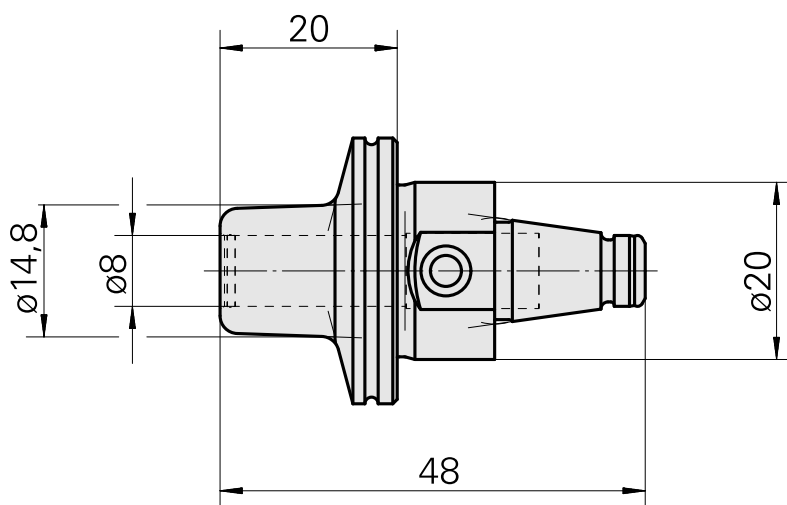

WFB 20-12 Shrink-fit mounting D8, 2-piece type

Technical data

TH accessories category

WFB 20-12

Mounting

Shrink-fit mounting D8

Quick change inserts

shrink-fit mounting

Documents

No downloads available for this product

Accessories

Optional accessories

Other accessories

[Adjusting screw M 5x10](#)

Product ID : 10674886

Previous product ID : 326793
