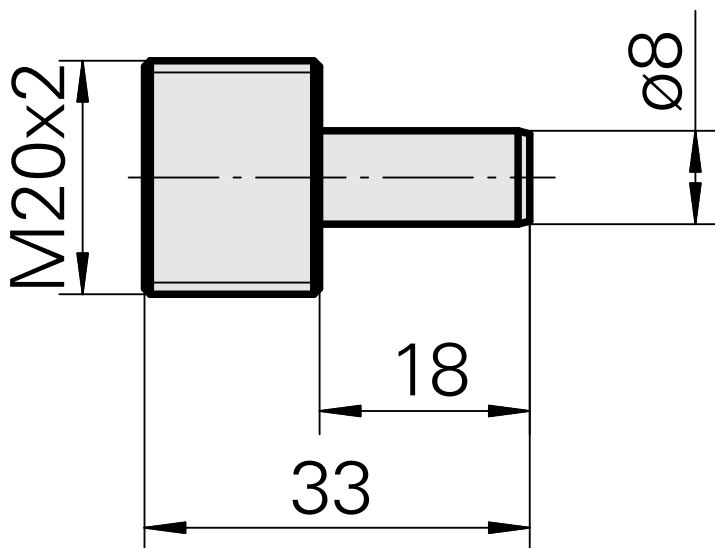

Coolant adapter kit

Technical data

TH accessories category

Cooling lubricant transfer set

Mounting

INDEX CAPTO C6

Documents

No downloads available for this product