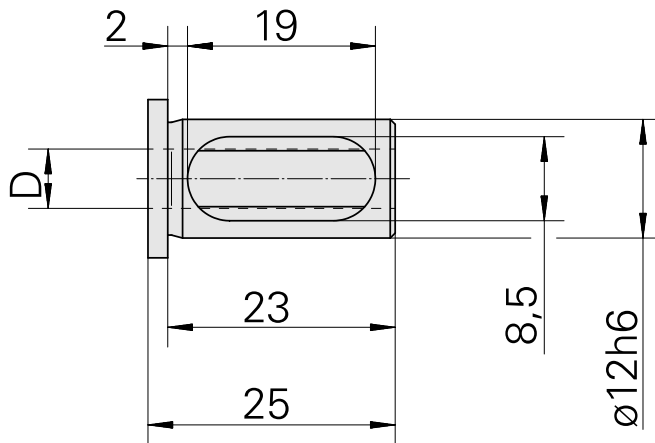

## Mounting sleeve with collar D12/ 8mm

### Technical data

TH accessories category	Mounting sleeve with collar
Mounting	D12
Tool mounting	8mm