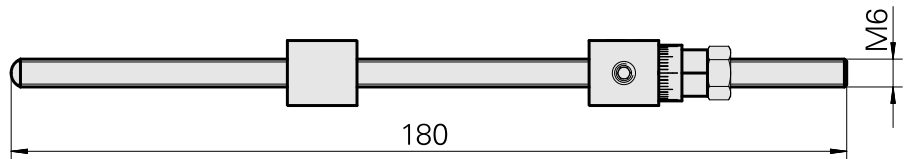

## Stop Feineinstellung; klein

### Technical data

There are currently no additional technical features stored for this product

10786502  
W9990769

**INDEX**

---