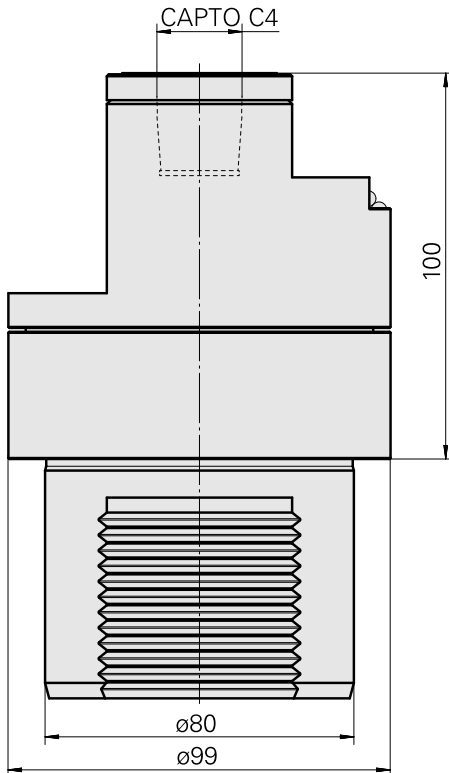

Voreinst. D80/INDEX CAPTO C4

Technical data

TH accessories category

Adapter for presetting units

Mounting

D80 for presetting devices

Tool mounting

CAPTO C4