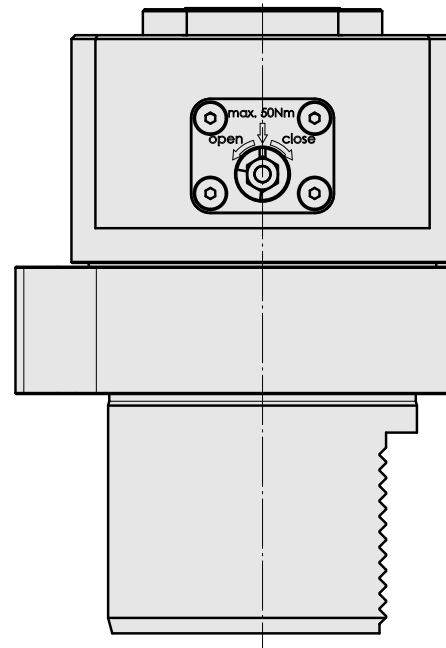

Voreinst. D80/INDEX CAPTO C4

Technical data

TH accessories category

Adapter for presetting units

Mounting

D80 for presetting devices

Tool mounting

CAPTO C4