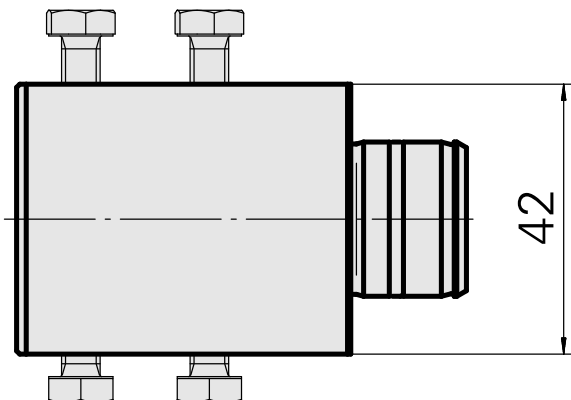

Mount D25 (0.98 ")

Technische Daten

Drive	not live
Cooling	internal
Mounting	D25
Pressure	80 bar
X [mm]	52 (2.05")
Y [mm]	-
Z [mm]	-
INDEX TRAUB products	ABC65 • TNK42/65 • TNL18 • TNL20 • TNL32-11 • TNL32 • TNL32-11 compact • TNL20-11 • TNL32 compact • TNK40.2-10 • TNL20.2 • TNK40.2