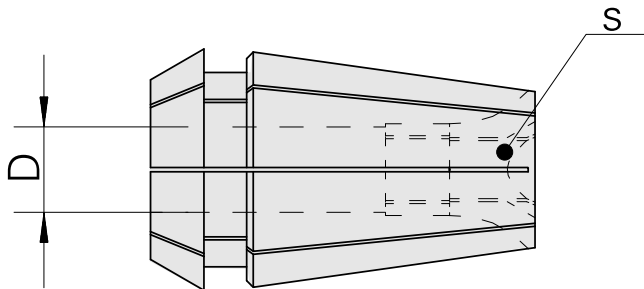

ER-Collet chuck for taps ER 25-GB 7mm

Technical data

TH accessories category	ER-Collet chuck for taps
Mounting	ER25
Tool mounting	7mm
Collet type	ER 25-GB

Documents

No downloads available for this product