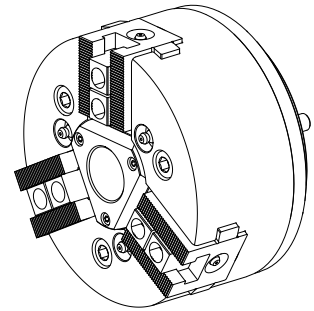

## 3-jaw chuck

### Technical data

|                                  |                                |
|----------------------------------|--------------------------------|
| <b>INDEX TRAUB products</b>      | G200                           |
| <b>Spindle clearance</b>         | 32mm                           |
| <b>Machining side</b>            | Main spindle • Counter spindle |
| <b>manufacturer product line</b> | KFD-HE 160-32                  |
| <b>Spindle mounting</b>          | AP140                          |
| <b>manufacturer product line</b> | Roehm                          |