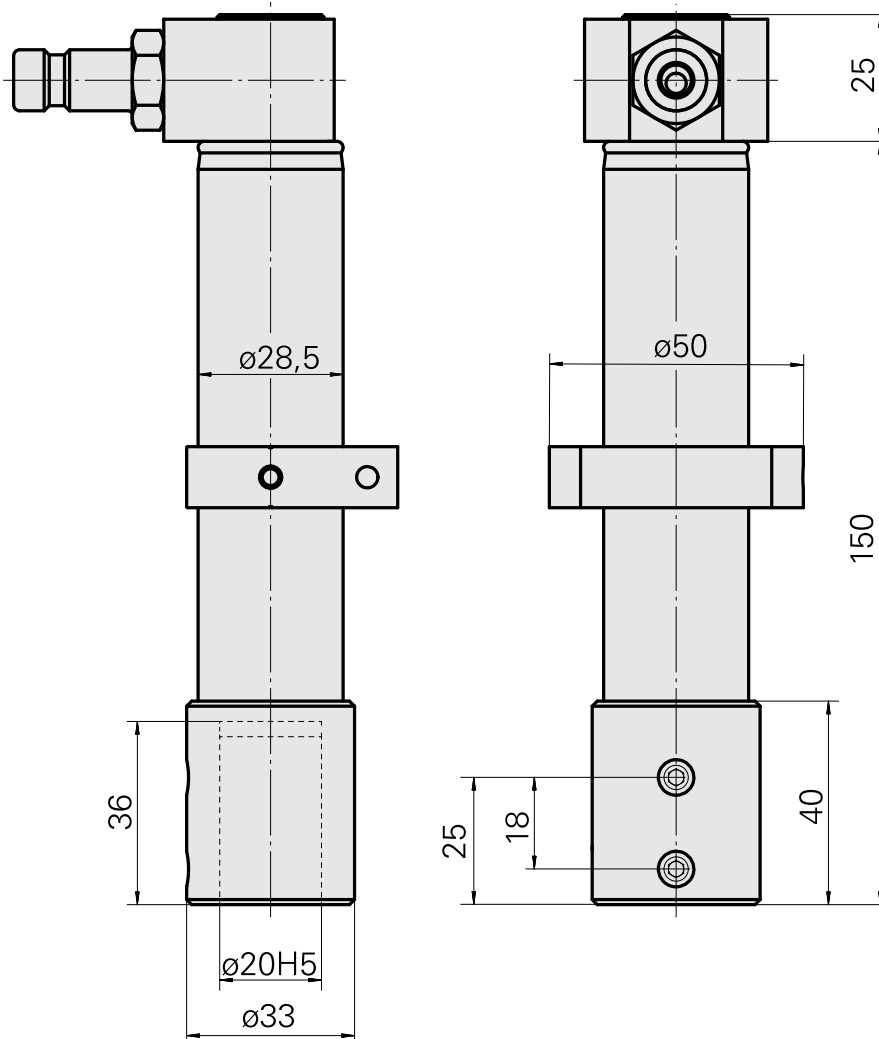

## Drilling tool holder D20

### Technische Daten

Drive	not live
Fixation MS	Clamping ring D28.5
Cooling	internal
Pressure	80 bar
Mounting	D20
X [mm]	-
Y [mm]	-
Z [mm]	-
INDEX TRAUB products	MS16-6 • MS22-6 • MS22-8 • MS24-6 • MS16-6 Plus