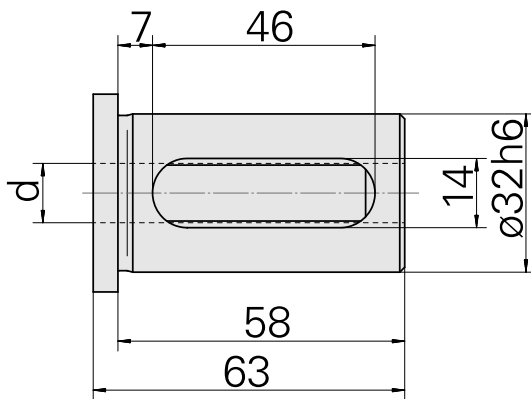

Mounting sleeve with collar D32/ 24mm

Technical data

TH accessories category	Mounting sleeve with collar
Mounting	D32
Tool mounting	24mm

Documents

No downloads available for this product