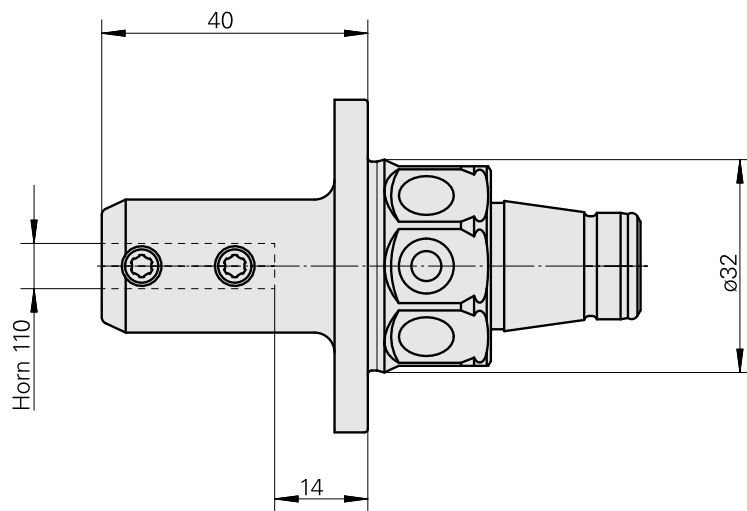

WFB 32-20 Horn Type 110

Technical data

TH accessories category

WFB 32-20

Mounting

Horn Type 110

Quick change inserts

Horn S-Mini