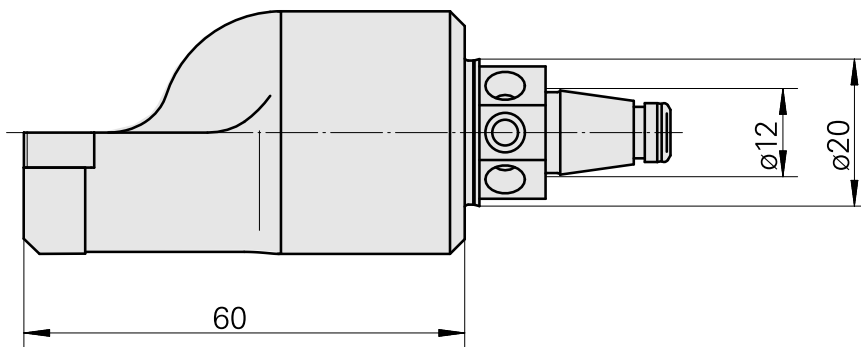

### Technical data

TH accessories category

WFB 20-12

Mounting

for CC.. 09T3..

Quick change inserts

Turning tool holder

10530834  
W9990231