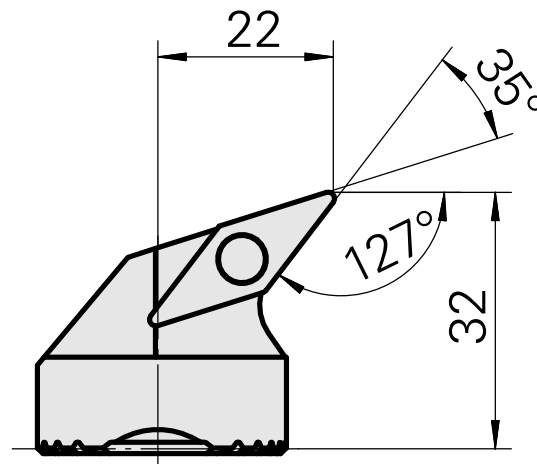

Boring head for VC.. 1604..

Technical data

Mounting	for VC.. 1604..
Cooling	internal
Pressure	50 bar
X [mm]	32 (1.26")
Z [mm]	22 (0.87)
INDEX TRAUB products	G220.3 • G220 • R200 • TNX65/42 • TNX220.3

Documents