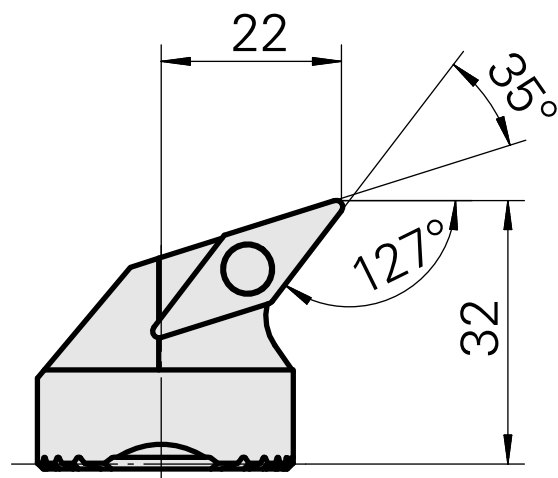

Boring head for VC.. 1604..

Technical data

Mounting	for VC.. 1604..
Cooling	internal
Pressure	50 bar
X [mm]	32 (1.26")
Z [mm]	22 (0.87)
INDEX TRAUB products	G220.3 • R200 • TNX65/42 • TNX220.3

Documents

No downloads available for this product

Accessories

Optional accessories

Other accessories

[Countersunk screw Wohlhaupter Nr. 115673](#)

Product ID : 10587078

Previous product ID : W00013.0026
