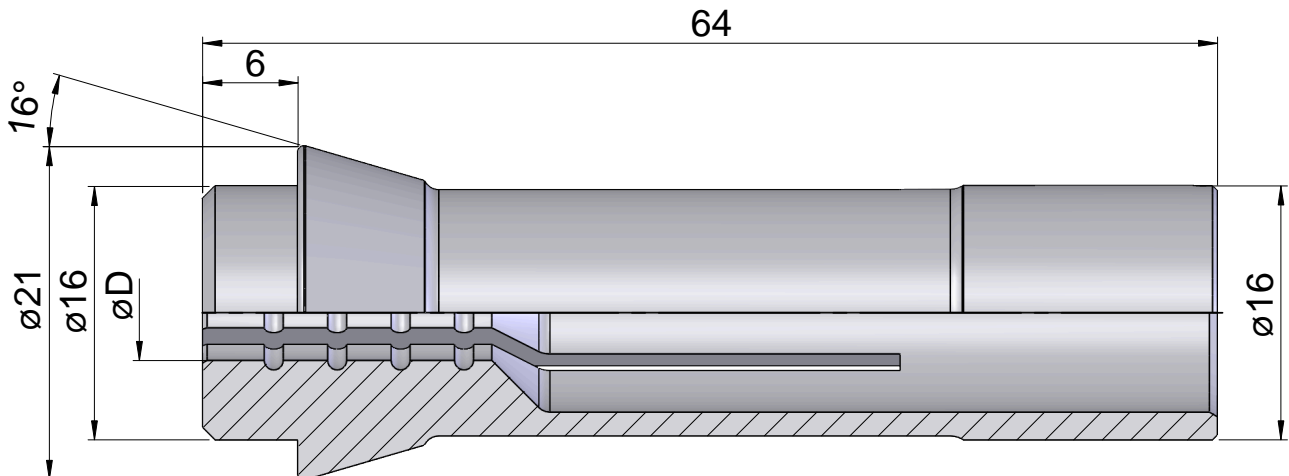

Clamping collet 1212E/F16 Ø=13,00

Technical data

There are currently no additional technical features stored for this product