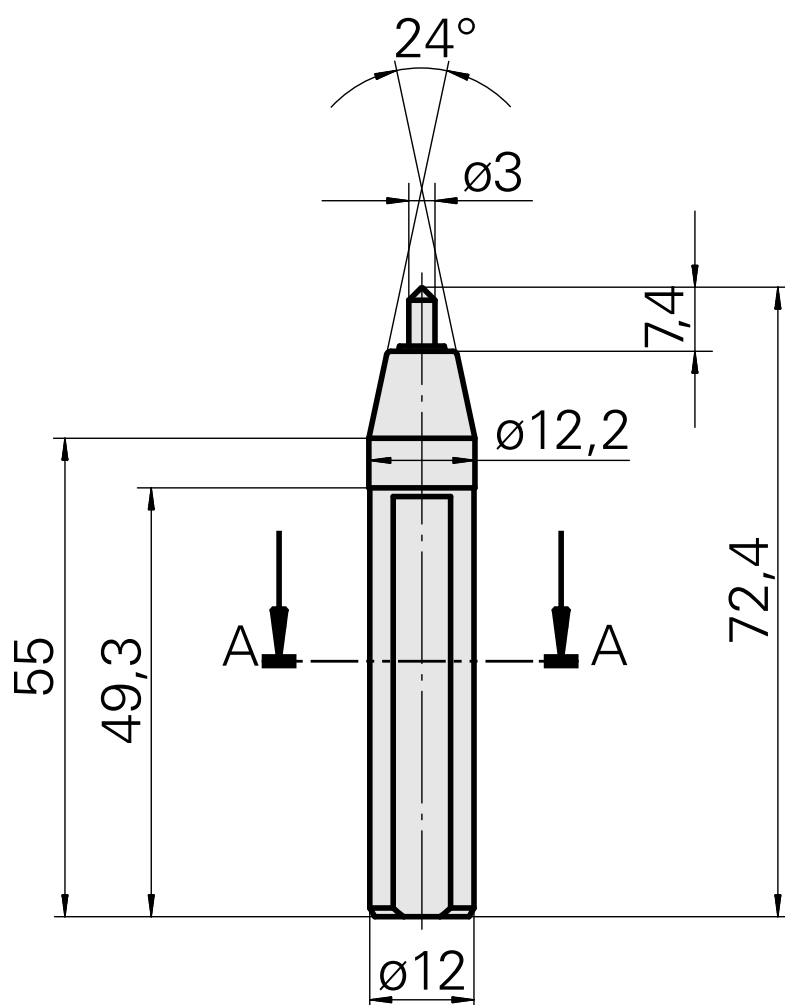

## Marking tool, Tip angle/radius 90°/R0.5mm

### Technical data

TH accessories category

Marking tool

Tool mounting

12mm