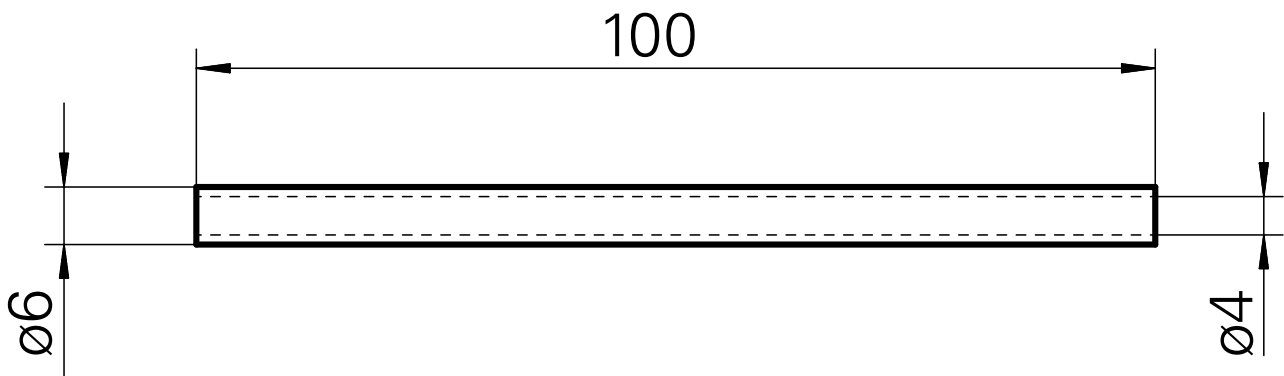

Coolant tube, L=100 mm (3.93")

Technical data

TH accessories category

Cooling lubricant tube

Mounting

D6

Documents

No downloads available for this product