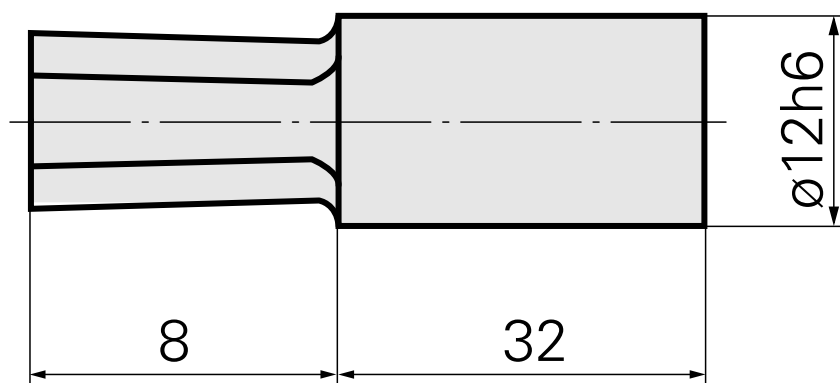

Räumdorn SW2,5 mm

Technical data

TH accessories category	Broach
Mounting	SW2,5 mm
Tool mounting	12mm

Documents

No downloads available for this product