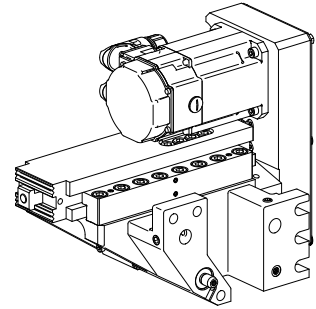

slide X-axis

Technical data

Machining position

INDEX TRAUB products

MS16-6 • MS16-6 Plus

No 3-side view is currently available for this product

Documents

No downloads available for this product

Accessories

Optional accessories

Quad-Ring® Seal

[quad-ring](#)

Product ID : 10606686

Previous product ID : 479112.0102

manufacturer product line Trelleborg	TSS material no.	Cord size 2.62 Millimeter	manufacturer product line Quad-Ring® Seal
---	------------------	------------------------------	--

O-Rings

[O-RING](#)

Product ID : 10720281

Previous product ID : 479100.0102

manufacturer product line Trelleborg	TSS material no.	Cord size 2 Millimeter	manufacturer product line O-ring
---	------------------	---------------------------	-------------------------------------

[Gasket ring](#)

Product ID : 10866740

Previous product ID : 479103.1542

manufacturer product line Trelleborg	TSS material no.	Cord size 2.62 Millimeter	manufacturer product line O-ring
---	------------------	------------------------------	-------------------------------------