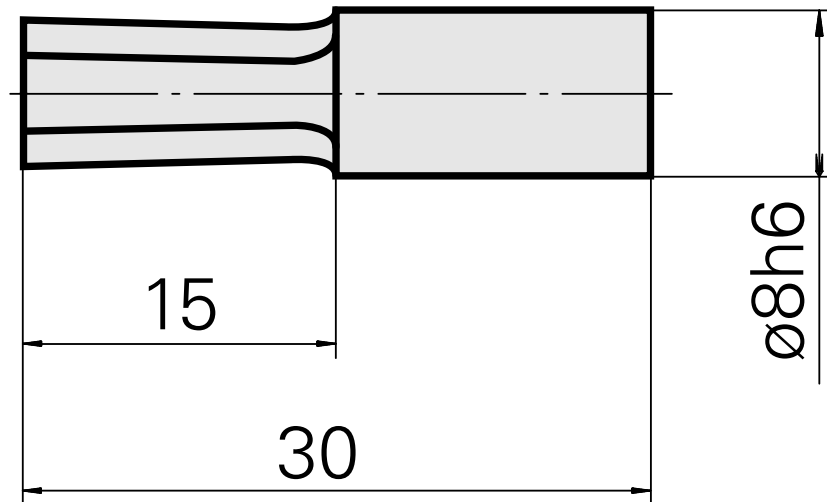

Broach SW5 mm

Technical data

TH accessories category

Broach

Mounting

SW5 mm

Tool mounting

8mm