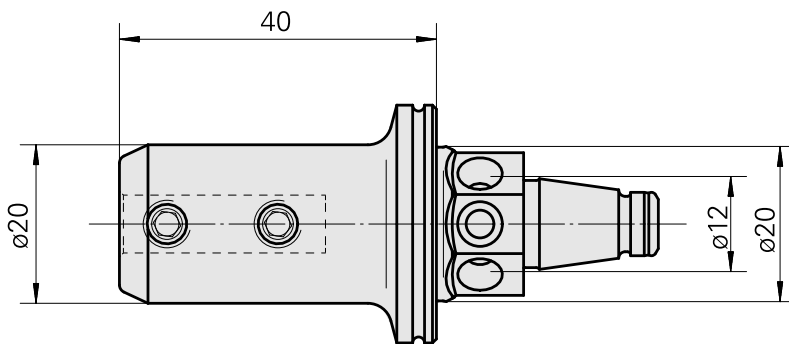

### Caratteristiche tecniche

TH accessories category

WFB 20-12

Mounting

Horn Type 110

Quick change inserts

Horn S-Mini