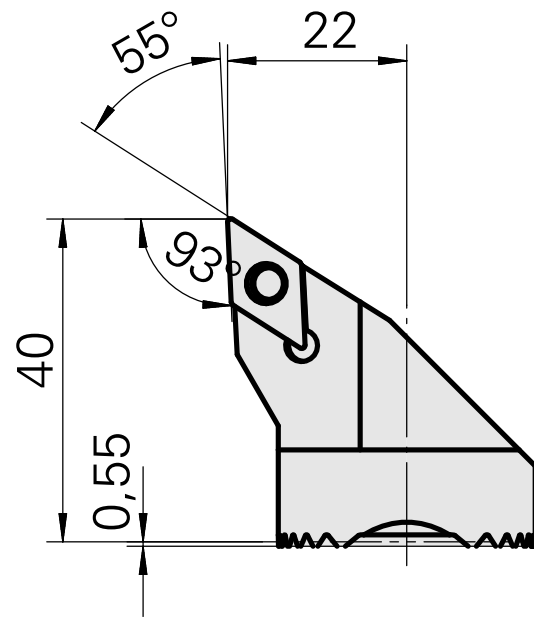

Boring head for DC.. 11T3..

Technical data

Mounting	for DC.. 11T3..
Cooling	internal
Pressure	50 bar
X [mm]	40 (1.57")
Z [mm]	22 (0.87)
INDEX TRAUB products	G220.3 • G220 • R200 • TNX65/42 • TNX220.3

Documents

No downloads available for this product

Accessories

Optional accessories

Other accessories

[Countersunk screw Wohlhaupter Nr. 115673](#)

Product ID : 10587078

Previous product ID : W00013.0026
