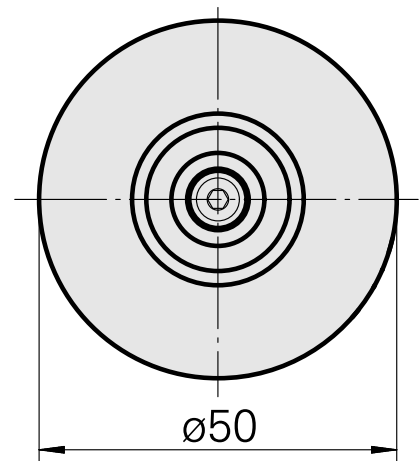

### Technical data

TH accessories category

WFB 32-20

Mounting

Hydraulic expansion chuck D8

Quick change inserts

hydraulic expan. mounting