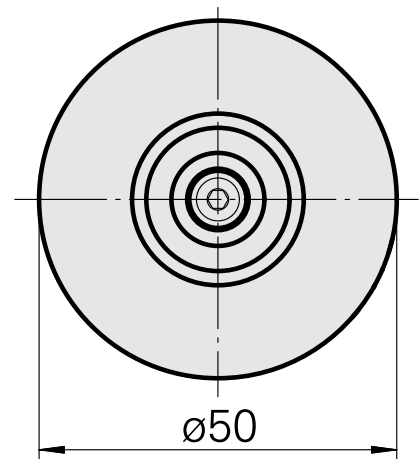

WFB 32-20 Hydraulic expansion chuck D8

Características técnicas

TH accessories category

WFB 32-20

Mounting

Hydraulic expansion chuck D8

Quick change inserts

hydraulic expan. mounting