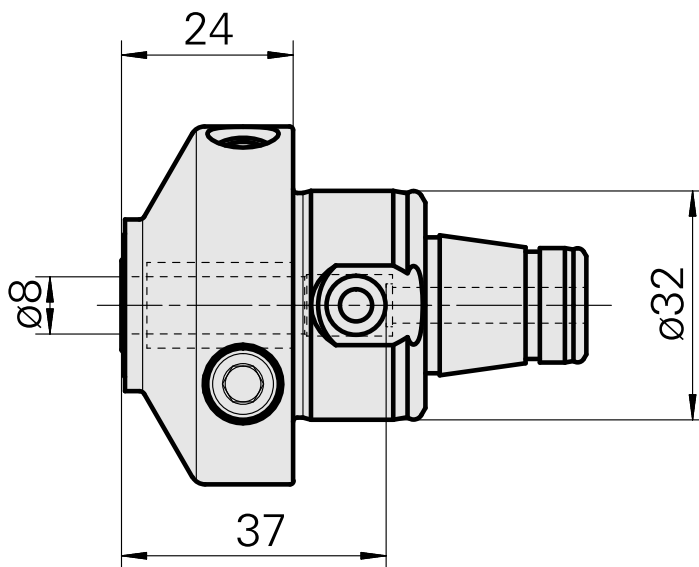

### Technical data

TH accessories category

WFB 32-20

Mounting

Hydraulic expansion chuck D8

Quick change inserts

hydraulic expan. mounting