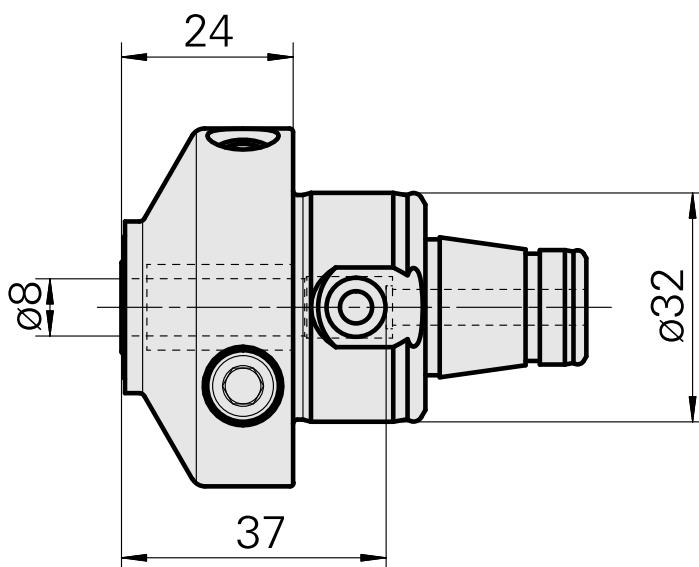

WFB 32-20 Hydraulic expansion chuck D8

Características técnicas

TH accessories category

WFB 32-20

Mounting

Hydraulic expansion chuck D8

Quick change inserts

hydraulic expan. mounting