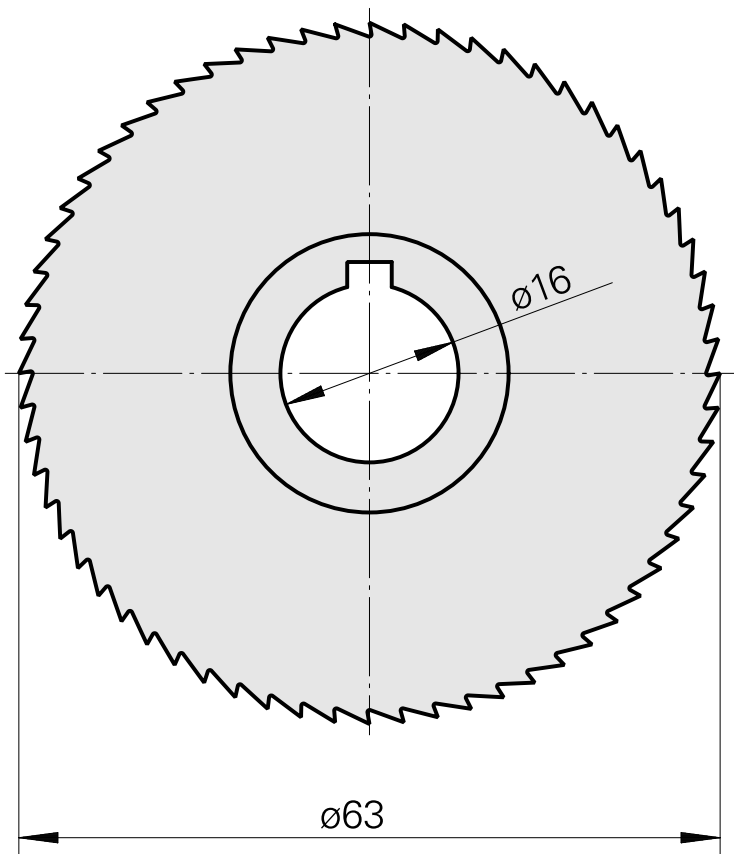

## Saw blade, circular saw blade width 2.5 mm (0.09")

### Technical data

TH accessories category

Circular saw blade d63

Tool mounting

16mm

10210566  
223010.6325

**INDEX**

---