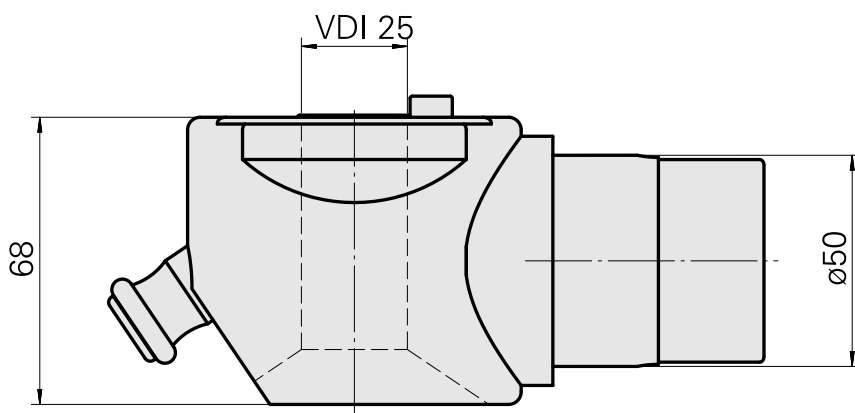

## Adapter mounting aid VDI 25

### Technical data

TH accessories category

Adapter mounting aid

Tool mounting

VDI 25

10192955  
W9990523

**INDEX**

---