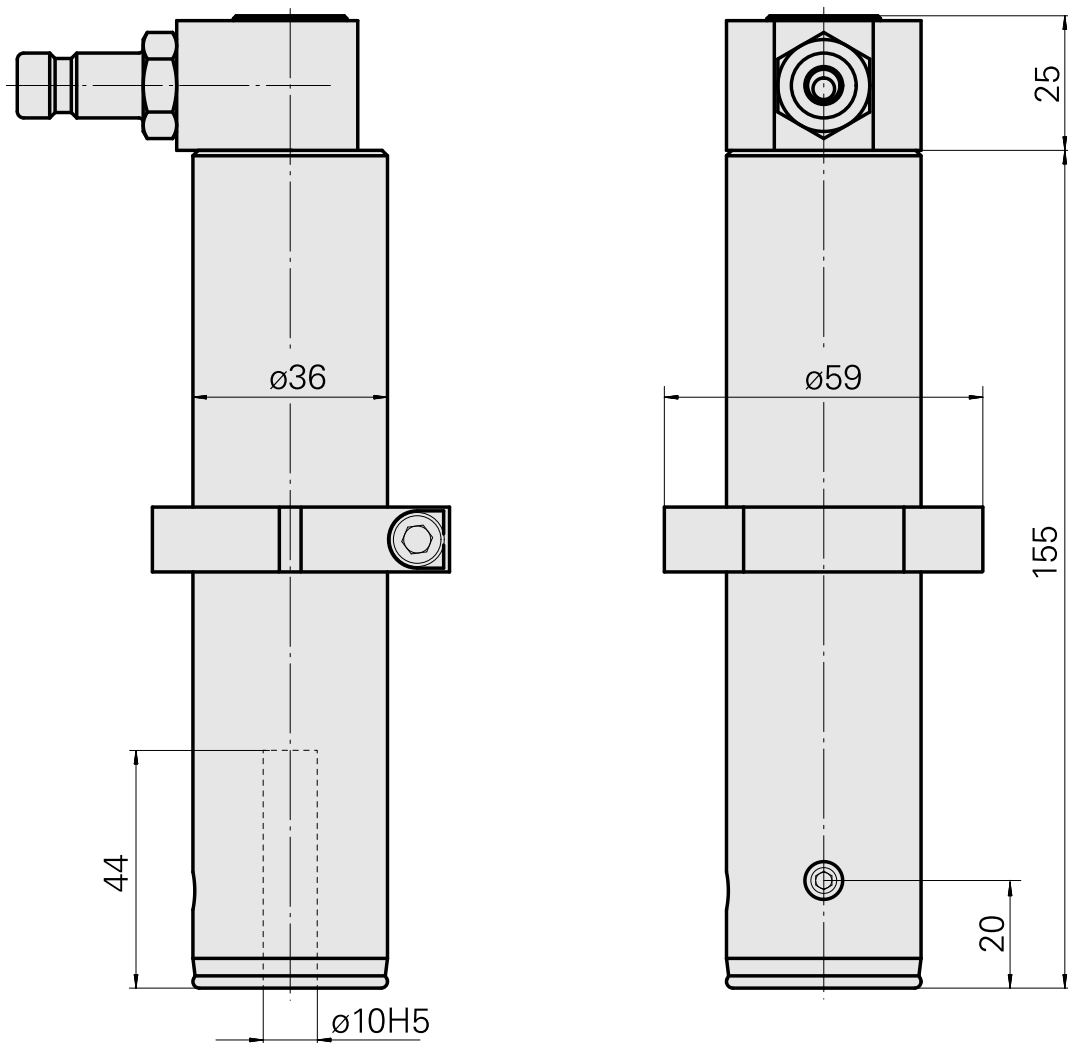

## Bohrhalter D10

### Technical data

Drive	not live
Fixation MS	Clamping ring D36
Cooling	internal
Pressure	80 bar
Mounting	D10
X [mm]	-
Y [mm]	-
Z [mm]	-
INDEX TRAUB products	MS32C • MS52C • MS32-6.2 • MS40-6 • MS40-8 • MS52-6.3 • MS32-6.3