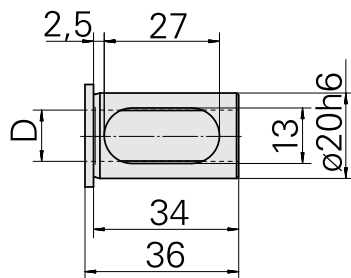

Mounting sleeve with collar D20/ 8mm

Technical data

TH accessories category	Mounting sleeve with collar
Mounting	D20
Tool mounting	8mm

Documents

No downloads available for this product