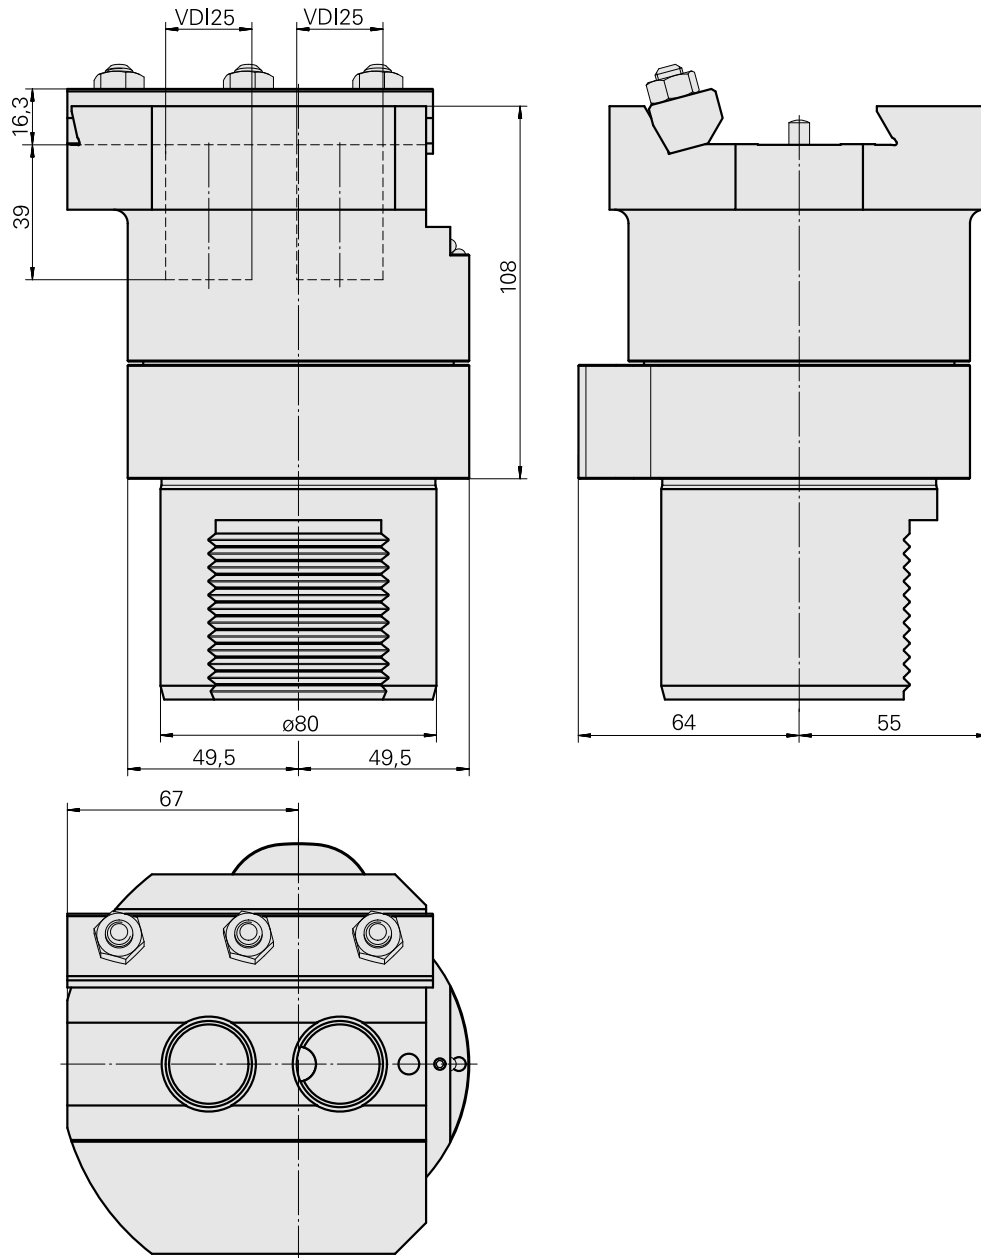

Voreinst. D80/ABC

Technische Daten

WZH Zubehörkategorie

Adapter für Voreinstellgeräte

Aufnahme

D80 für Voreinstellgeräte

Werkzeugaufnahme

Prisma-Aufnahme ABC