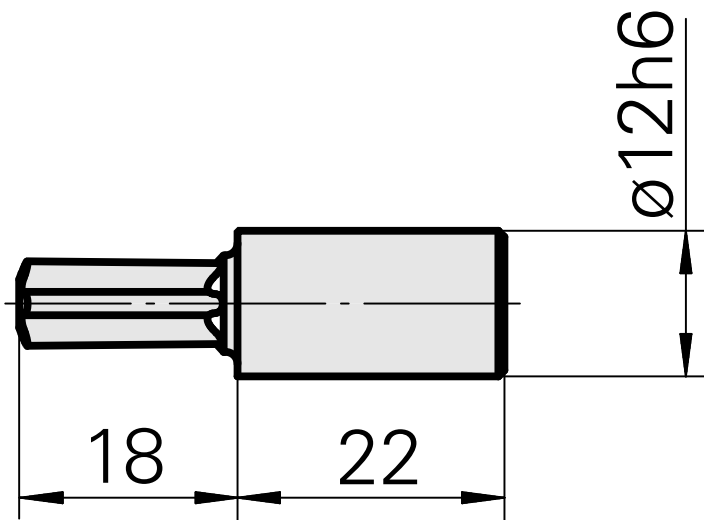

## Broach Torx 30

### Technical data

TH accessories category	Broach
Mounting	Torx 30
Tool mounting	12mm