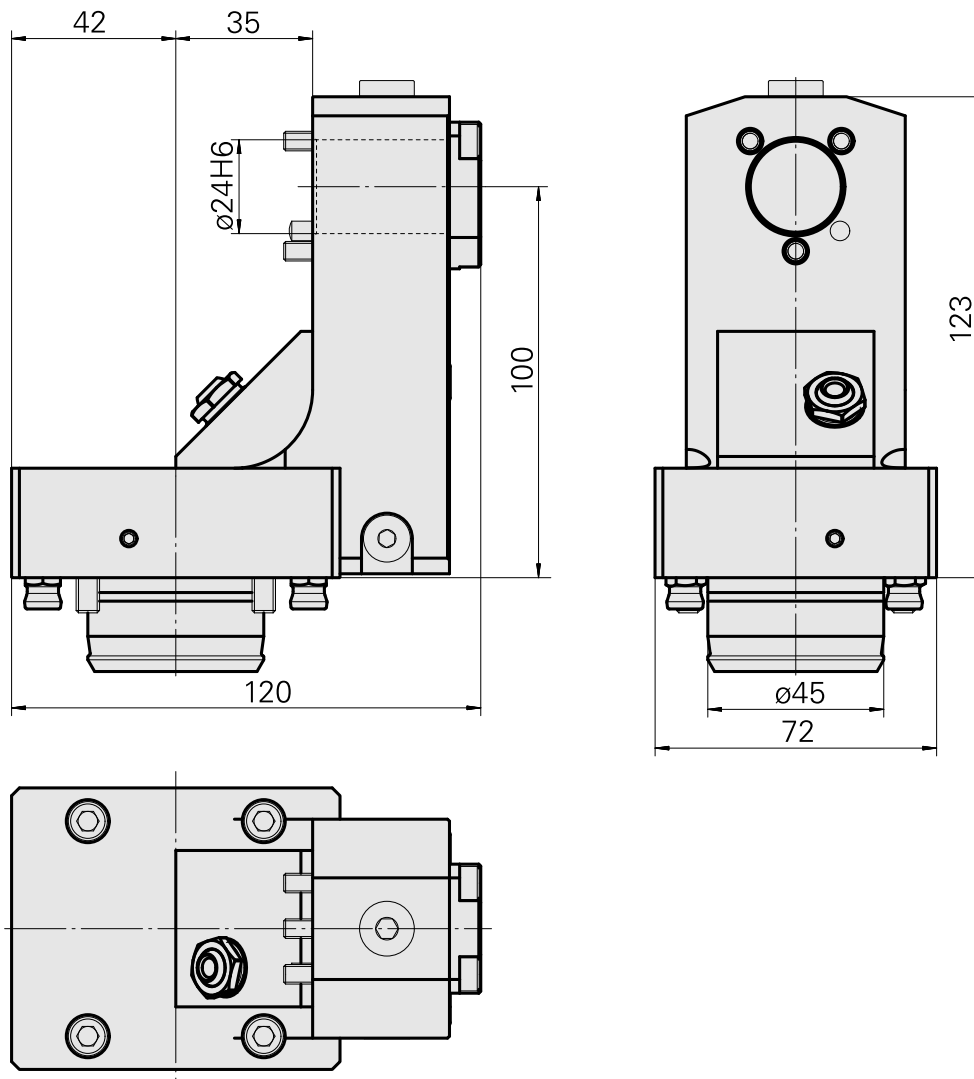

## Basic holder KPS 45 D24 (0.94 ")

### Technical data

|                      |  |
|----------------------|--|
| Shank KPS            | KPS 45                                 |
| Drive                | not live                               |
| Cooling              | external and internal                  |
| Mounting             | D24                                    |
| Pressure             | 80 bar                                 |
| X [mm]               | 100 (3.94")                            |
| Y [mm]               | -                                      |
| Z [mm]               | -35 (1.38)                             |
| INDEX TRAUB products | ABC65 • TNK42/65 • TNL32-11 •<br>TNL32 |