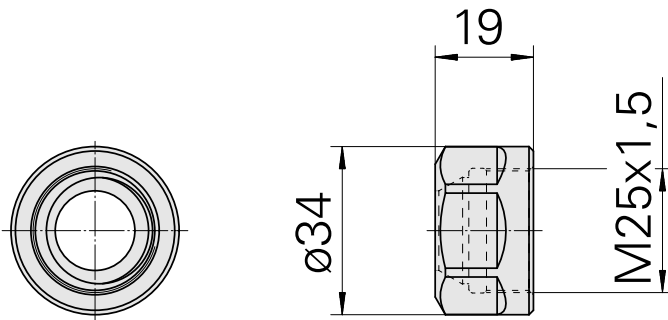

Spannmutter M25x1,5

Technical data

TH accessories category

Clamping nut

Mounting

ER20

Collet type

ER 20

Clamping nut type

Female thread

Documents

No downloads available for this product