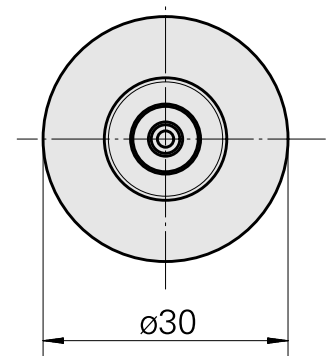

### Technical data

TH accessories category

WFB 20-12

Mounting

Shrink-fit mounting D8

Quick change inserts

shrink-fit mounting