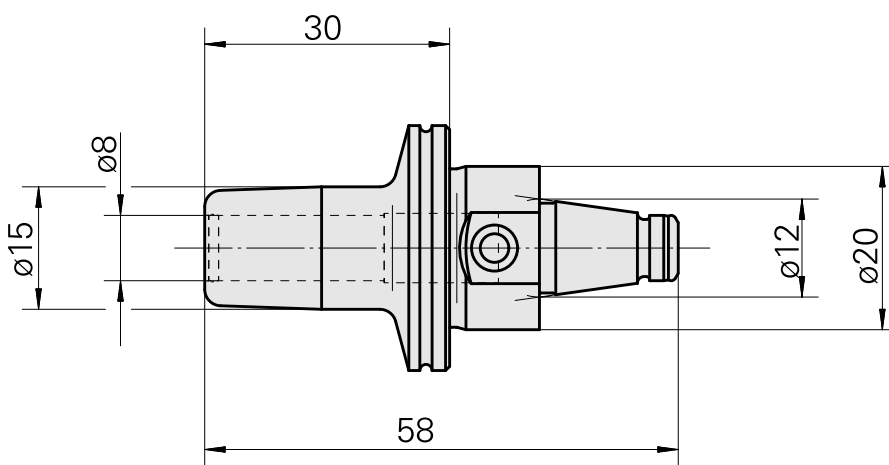

### Technical data

TH accessories category

WFB 20-12

Mounting

Shrink-fit mounting D8

Quick change inserts

shrink-fit mounting

### **Other accessories**

[Adjusting screw M 5x15](#)

Product ID : 10491071

Previous product ID : 326794

---