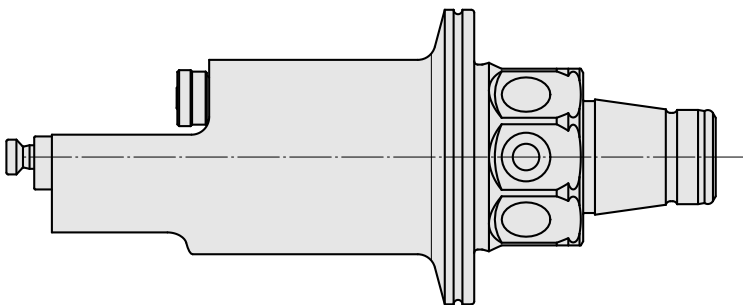

## WFB 32-20 Horn Type B114, left

### Technical data

TH accessories category	WFB 32-20
Mounting	Horn Type B114, left
Quick change inserts	Horn S-Mini

10104500  
W9990659

**INDEX**

---