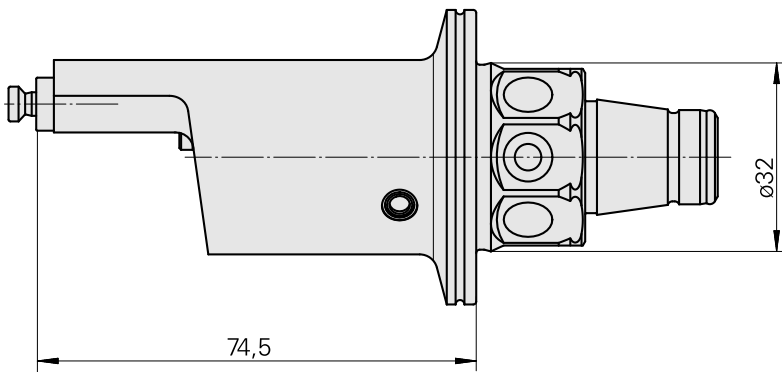

## WFB 32-20 Horn Type B114, left

### Technical data

TH accessories category	WFB 32-20
Mounting	Horn Type B114, left
Quick change inserts	Horn S-Mini

10104500  
W9990659

**INDEX**

---