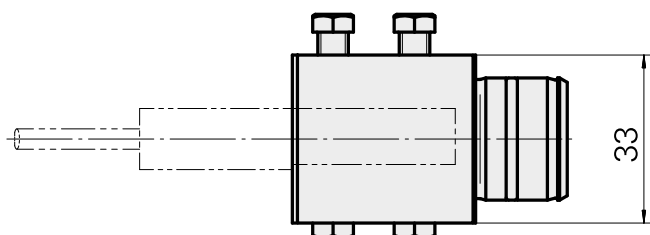

## Mount D12 (0.47 ")

### Características técnicas

Drive	not live
Cooling	internal
Mounting	D12
Pressure	80 bar
X [mm]	36 (1.42")
Y [mm]	-
Z [mm]	-
INDEX TRAUB products	ABC65 • TNK42/65 • TNL18 • TNL20 • TNL32-11 • TNL32 • TNL32-11 compact • TNL20-11 • TNL32 compact • TNK40.2-10 • TNL20.2 • TNK40.2