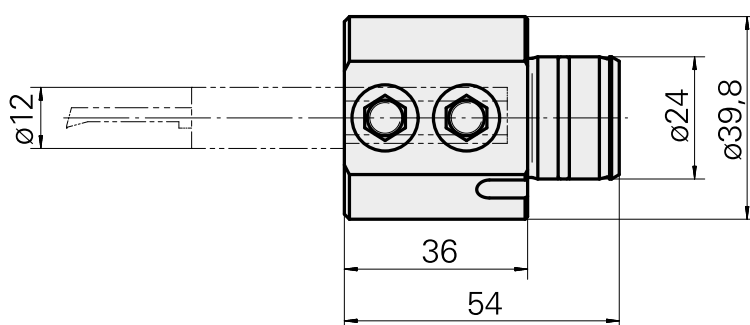

## Mount D12 (0.47 ")

### Características técnicas

Drive	not live
Cooling	internal
Mounting	D12
Pressure	80 bar
X [mm]	36 (1.42")
Y [mm]	-
Z [mm]	-
INDEX TRAUB products	ABC65 • TNK42/65 • TNL18 • TNL20 • TNL32-11 • TNL32 • TNL32-11 compact • TNL20-11 • TNL32 compact • TNK40.2-10 • TNL20.2 • TNK40.2